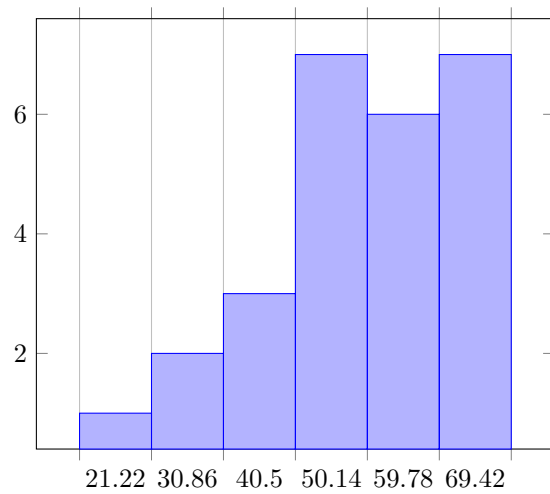

Math 4707 Grade Distribution

(a) Histogram of scores.

(b) Cumulative histogram of scores.

Here are the letter grades and their corresponding ranges of the total course score (out of 100).

Score Range	Letter Grade	Multiplicity
76–	<i>A</i>	4
71–75	<i>A–</i>	3
66–70	<i>B+</i>	2
58–65	<i>B</i>	6
53–57	<i>B–</i>	3
48–52	<i>C+</i>	3
43–47	<i>C</i>	1
38–42	<i>C–</i>	3
33–37	<i>D+</i>	0
28–32	<i>D</i>	0