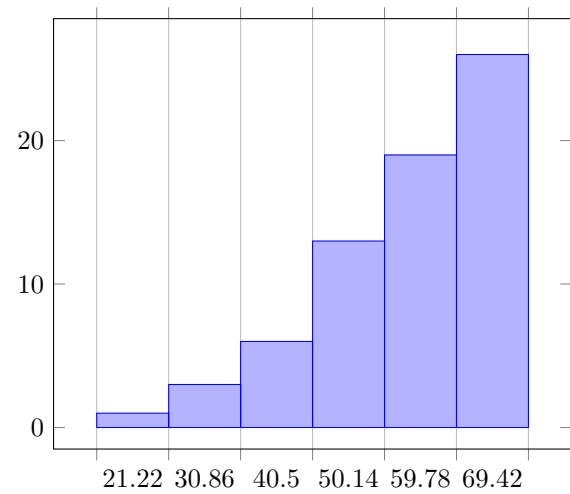

Math 4707 Grade Distribution

(a) Histogram of scores.

(b) Cumulative histogram of scores.

Here are the letter grades and their corresponding ranges of the total course score (out of 100).

Score Range	Letter Grade	Multiplicity
76–	<i>A</i>	4
71–75	<i>A–</i>	3
66–70	<i>B+</i>	2
58–65	<i>B</i>	6
53–57	<i>B–</i>	3
48–52	<i>C+</i>	3
43–47	<i>C</i>	1
38–42	<i>C–</i>	3
33–37	<i>D+</i>	0
28–32	<i>D</i>	0